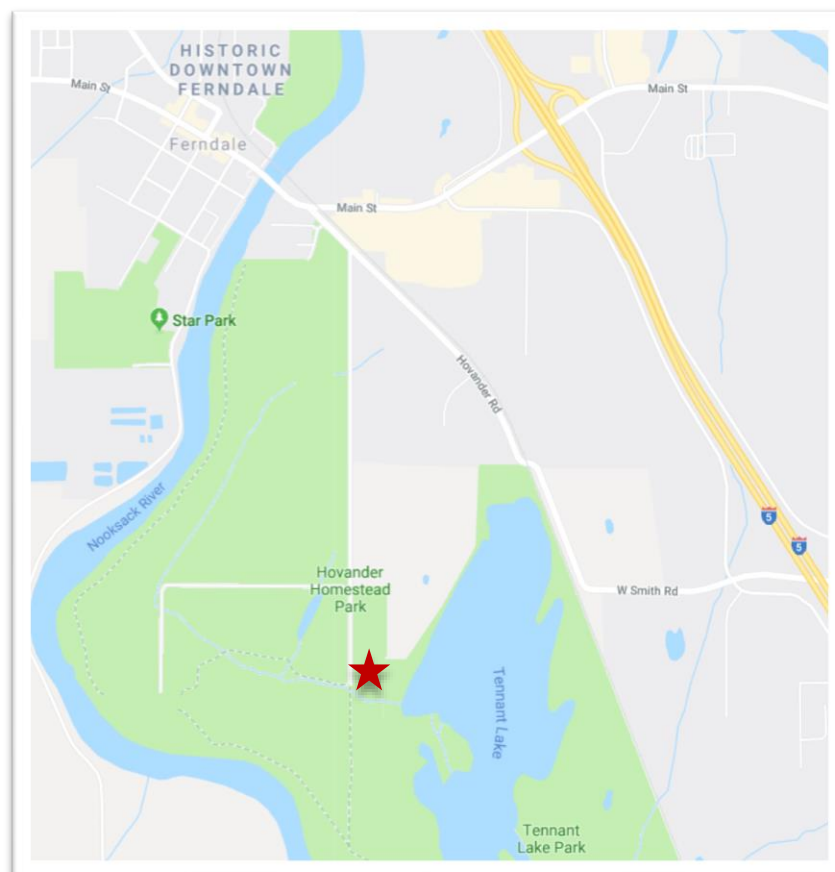

Location:

Tennant Lake Interpretive Center at Hovander Park

[5299 Nielsen Road](#)

[Ferndale, WA 98248](#)

Free parking is available in the Tennant Lake/Fragrance Garden parking lot off Nielsen Road.

[CLICK HERE](#) for park map or scroll down.

Hovander Homestead Park

Whatcom County
Parks & Recreation

- | | | |
|---------------------|----------------|----------------------------|
| Parking | Picnic Area | Park Boundary |
| Historic Building | Picnic Shelter | Trail - Hike/Bike |
| Boat Launch | Information | Trail - Hike Only, No Pets |
| Playground | Garden | 0.3 mi Trail Mileage |
| Animal Contact Area | | Road |

Note to map users: Mobile maps approximate your location and may be inoperable at any time on any device. There are no warranties to accompany this material. Use at your own risk.

Scan for mobile map and to learn more