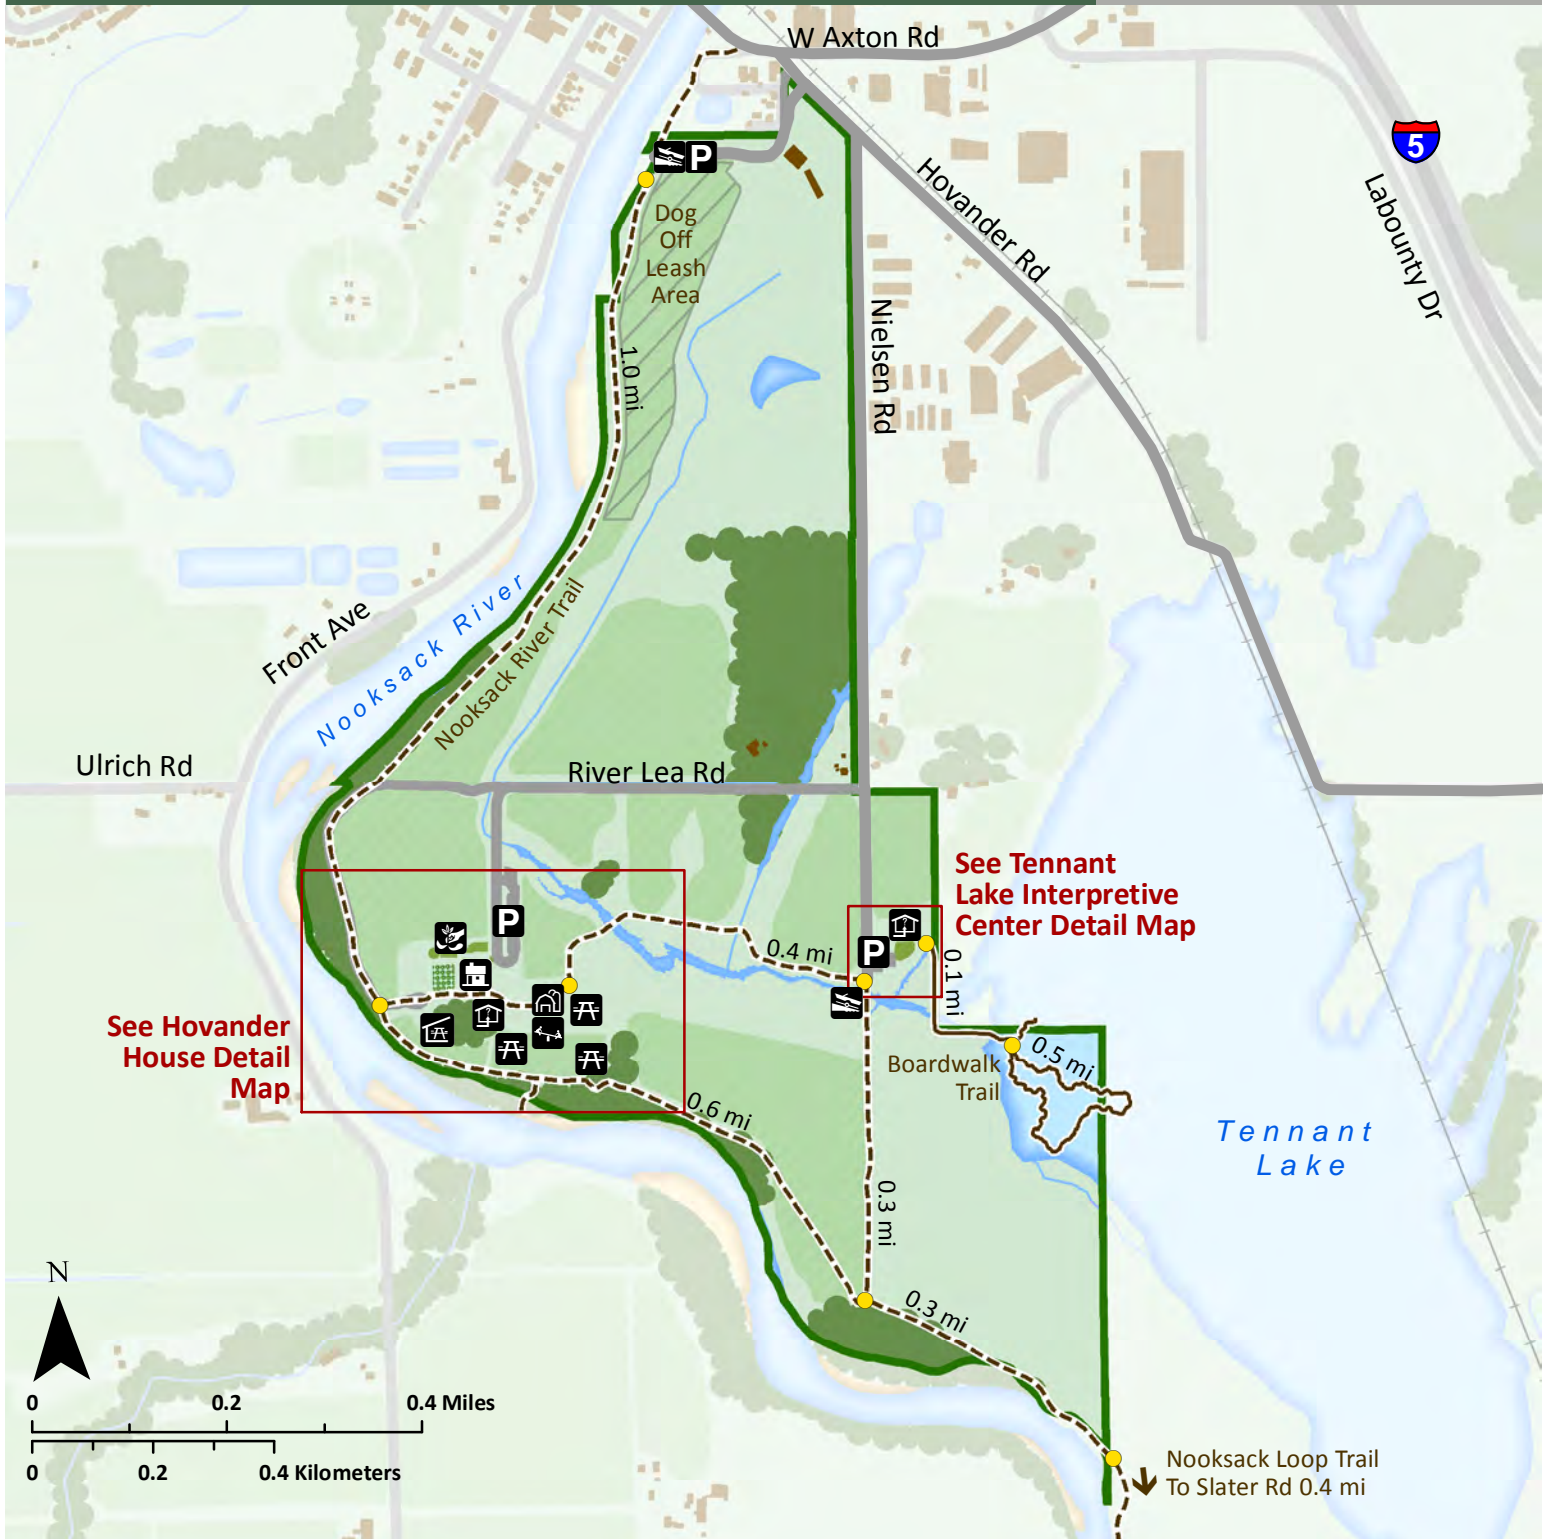

Location:

Tennant Lake Interpretive Center at Hovander Park

[5299 Nielsen Road](#)

[Ferndale, WA 98248](#)

Free parking is available in the Tennant Lake/Fragrance Garden parking lot off Nielsen Road.

[CLICK HERE](#) for park map or scroll down.

Hovander Homestead Park

Whatcom County
Parks & Recreation

- | | | |
|---------------------|----------------|----------------------------|
| Parking | Picnic Area | Park Boundary |
| Historic Building | Picnic Shelter | Trail - Hike/Bike |
| Boat Launch | Information | Trail - Hike Only, No Pets |
| Playground | Garden | 0.3 mi Trail Mileage |
| Animal Contact Area | | Road |

Note to map users: Mobile maps approximate your location and may be inoperable at any time on any device. There are no warranties to accompany this material. Use at your own risk.

Scan for mobile map and to learn more

(360) 778-5850
WWW.WHATCOMCOUNTY.US/PARKS

Hovander House Detail

Whatcom County Parks & Recreation

Tennant Lake Interpretive Center Detail

- | | |
|-------------------|----------------------------|
| Parking | ADA Parking |
| Historic Building | Picnic Area |
| Restroom | Picnic Shelter |
| Scenic Overlook | Information |
| Playground | Garden |
| Boat Launch | Trail - Hike/Bike |
| Building | Trail - Hike Only, No Pets |
| Garden | Road/Walkway |
| Forest | Park Boundary |
| | Field |